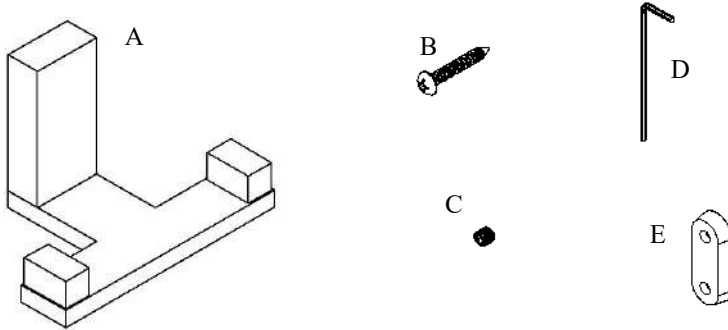

# Volkano Fire Double Towel Hook Installation Guide

Code: V5223, V5224, V5225, V5220-BGL, V5220-BGD

Parts Included	QTY
A - Double Towel Hook	1
B - Screw	2
C - Set Screw	1
D - Allen Key	1
E - Bracket	1

Model #	Description	Finish	Weight (lb)	WxHxD (mm)	WxHxD (Inches)	Metal Type
V5223	Fire Double Towel Hook	Chrome	0.5	71 x 45 x 45	2.75 x 1.75 x 1.75	Brass
V5224	Fire Double Towel Hook	Brushed Nickel	0.5	71 x 45 x 45	2.75 x 1.75 x 1.75	Brass
V5225	Fire Double Towel Hook	Matte Black	0.5	71 x 45 x 45	2.75 x 1.75 x 1.75	Brass
V5220-BGL	Fire Double Towel Hook	Brushed Gold Light	0.5	71 x 45 x 45	2.75 x 1.75 x 1.75	Brass
V5220-BGD	Fire Double Towel Hook	Brushed Gold Dark	0.5	71 x 45 x 45	2.75 x 1.75 x 1.75	Brass