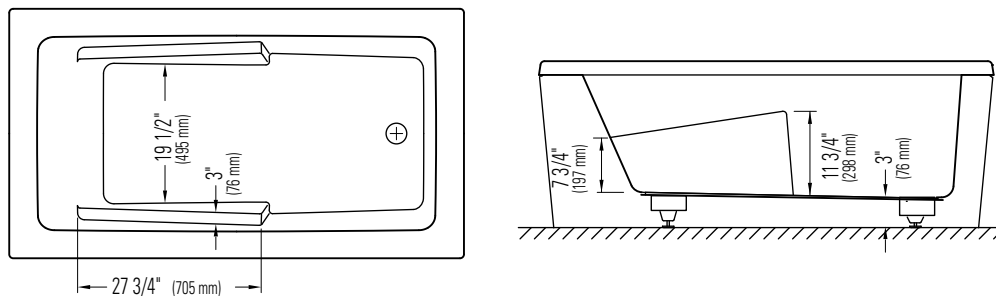

WATER CAPACITY: 88 gallons	IMMERSION: 16 1/4 po
BOX SIZE: 67" x 36 1/2" x 24 1/2"	
NET WEIGHT: 129 lbs	GROSS WEIGHT: 150 lbs

GENERAL OPTIONS

Acrylic Colors: White Biscuit* and Bone* (Allow 3 weeks delivery) Others*: (Allow 6 to 8 weeks delivery)	Standard Standard
Nuance*: (Allow 3 weeks delivery)	
Chromotherapy 1 light (Specify trim color)	17.99999.0000.00
Chromotherapy 2 lights (Specify trim color)	17.99999.0001.00
Chromotherapy 4 lights (Specify trim color)	17.99999.0002.00
Handle (max. 2) (submit drawing with order)	95.7077.106.XX
D105 Waste (20") Chrome	62.4020.102.60
Drain Adapter D-111-ABS 62.6010.103.00 or D-111-PVC 62.6010.104.00	
Gel black neck pillow (12"x 4 1/4 x 1 1/4")	18.6000.100.20

With armrests

*All dimensions are approximate and subject to change without notice.
Please refer to the installation guide before beginning the installation