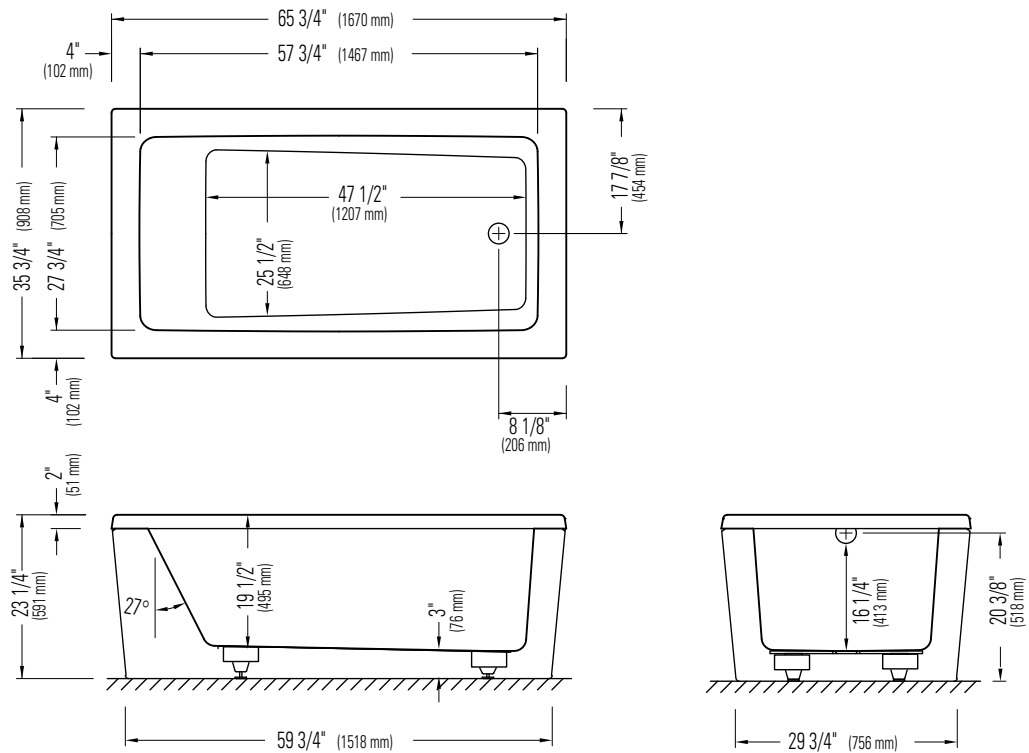

WATER CAPACITY: 88 gallons	IMMERSION: 16 1/4 po
BOX SIZE: 67" x 36 1/2" x 24 1/2"	
NET WEIGHT: 129 lbs	GROSS WEIGHT: 150 lbs

GENERAL OPTIONS

Acrylic Colors: White Biscuit* and Bone* (Allow 3 weeks delivery) Others*: (Allow 6 to 8 weeks delivery)	Standard Standard
Nuance*: (Allow 3 weeks delivery)	
Chromotherapy 1 light (Specify trim color)	17.99999.0000.00
Chromotherapy 2 lights (Specify trim color)	17.99999.0001.00
Chromotherapy 4 lights (Specify trim color)	17.99999.0002.00
Handle (max. 2) (submit drawing with order)	95.7077.106.XX
D105 Waste (20") Chrome	62.4020.102.60
Drain Adapter D-111-ABS 62.6010.103.00 or D-111-PVC 62.6010.104.00	
Gel black neck pillow (12"x 4 1/4 x 1 1/4")	18.6000.100.20

With armrests

*All dimensions are approximate and subject to change without notice.
Please refer to the installation guide before beginning the installation