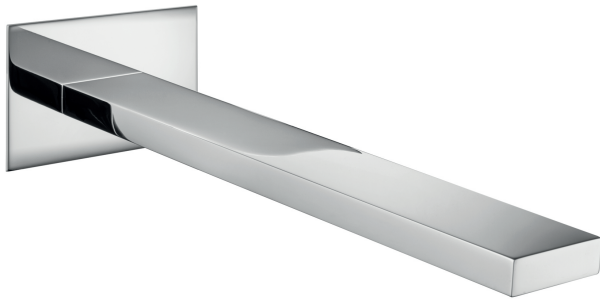

PALAZZANI **track**

code **992117-10**

Features

- Wall mounted bath spout with aerator.

Material

- Solid brass.
- Finishes resist corrosion and tarnish.

Certifications

- ADA.

Available color finishes

- 10 chrome.

Technical information

- All product dimensions are nominal.
- Faucet flow rate: 8.45 gpm.
- Pressure 60 psi.

Warranty

- Limited warranty.
- See website for detailed warranty information.