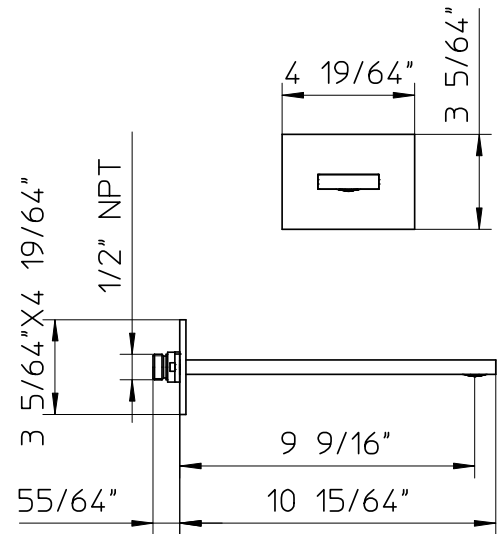

PALAZZANI **track**

code **992117-10**

Features

- Wall mounted bath spout with aerator.

Material

- Solid brass.
- Finishes resist corrosion and tarnish.

Certifications

- ADA.

Available color finishes

- 10 chrome.

Technical information

- All product dimensions are nominal.
- Faucet flow rate: 8.45 gpm.
- Pressure 60 psi.

Warranty

- Limited warranty.
- See website for detailed warranty information.