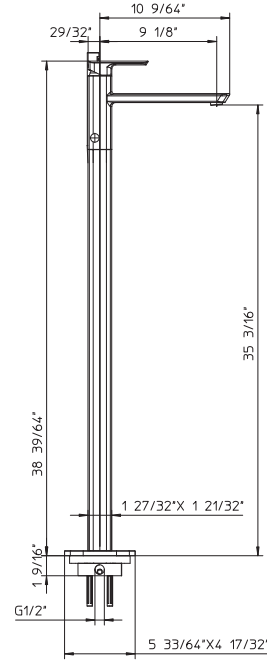

PALAZZANI **mis**

code **561156-10**

Features

- Single lever handle volume and temperature control.
- Temperature memory allows faucet to be turned on and off at any temperature setting.
- Without pop-up drain with 1-1/4" tailpiece.
- Including diverter, flexible hose 4 11 1/16" and handshower.
- Ceramic disc valves longevity standards for a lifetime of durable performance.
- Valve body brass.

Technical information

- All product dimensions are nominal.
- floor standing.
- Handle clearance 1-31/32" (50mm).
- Faucet flow rate: 6 gpm.
- Pressure 60 psi.

Warranty

- Limited warranty.
- See website for detailed warranty information.