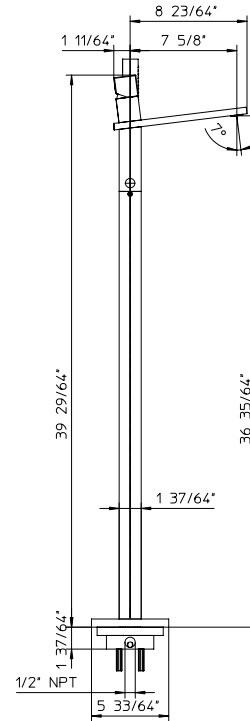

## track

code **091156-10**

### Features

- Single lever handle volume and temperature control.
- Temperature memory allows faucet to be turned on and off at any temperature setting.
- Without pop-up drain with 1-1/4" tailpiece.
- Including diverter, flexible hose 4 11 1/16" and handshower.
- Ceramic disc valves longevity standards for a lifetime of durable performance.
- Valve body brass.

### Technical information

- All product dimensions are nominal.
- floor standing.
- Handle clearance 1-31/32" (50mm).
- Faucet flow rate: 6 gpm.
- Pressure 60 psi.