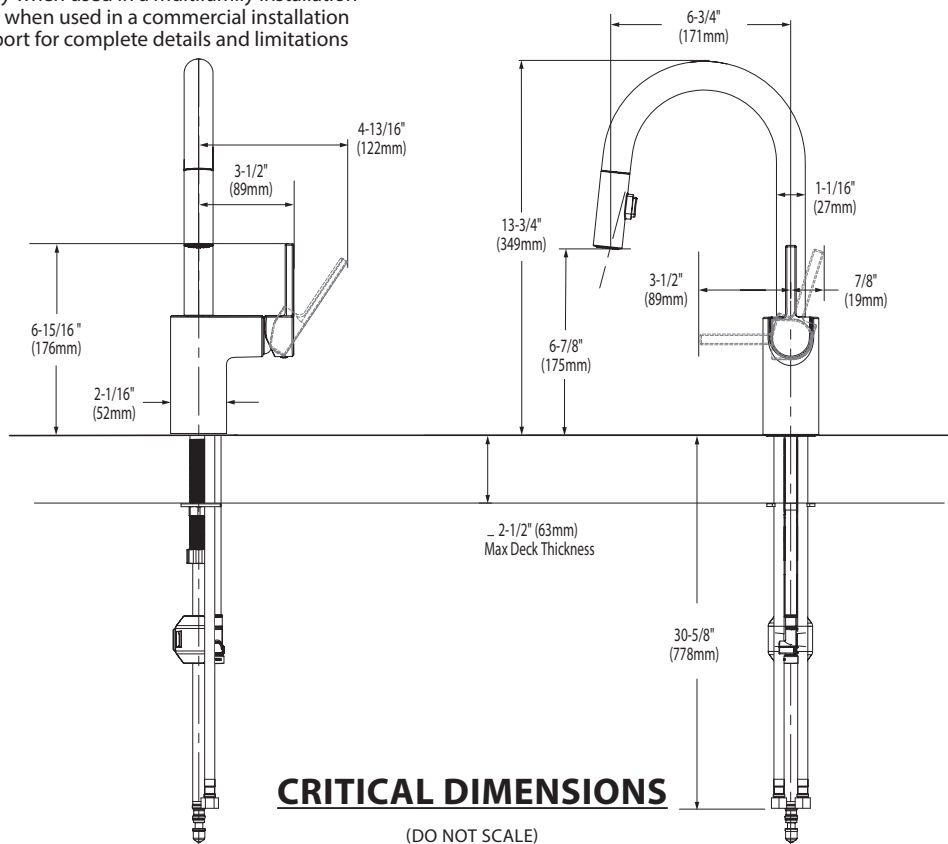

**There is more than 1 version of this model.
Page down to identify the version you have.**

FAUCET DESCRIPTION

- Reflex™ pulldown system offers smooth operation, easy movement and secure docking
- Power Clean™ spray technology
- Metal construction with various finishes identified by suffix
- Duralock™ quick connect
- Pulldown spray with 68" braided hose
- Flexible supply lines with 3/8" compression fittings
- High arc spout provides the perfect height and reach for prep sinks while the pulldown feature provides maneuverability for food preparation tasks
- 360° rotating spout provides ability to install handle on either side
- Faucet designed for handle to be mounted on right side

ALIGN™ Single Handle High Arc Pulldown Prep/Bar Faucet

Models: 5965 series

NOTE: THIS FAUCET IS DESIGNED TO BE INSTALLED THROUGH 1 HOLE, 1-1/2" (38mm) MIN. DIA. (OPTIONAL 3-HOLE ESCUTCHEON 141002 AVAILABLE)

TO ORDER PARTS CALL: 1-800-BUY-MOEN

www.moen.com

FAUCET DESCRIPTION

- Reflex™ pull-down system offers smooth operation, easy movement and secure docking
- Power Clean™ spray technology
- Metal construction with various finishes identified by suffix
- Quick connect installation
- Pull-down spray with 68" braided hose
- Flexible supply lines with 3/8" compression fittings
- High arc spout provides the perfect height and reach for prep sinks while the pull-down feature provides maneuverability for food preparation tasks
- 360° rotating spout provides ability to install handle on either side
- Faucet designed for handle to be mounted on right side

OPERATION

- Lever style handle
- Temperature controlled by 100° arc of handle travel
- Operates with less than 5 lbs. of force
- Operates in stream or spray mode in the pullout or retracted position

FLOW