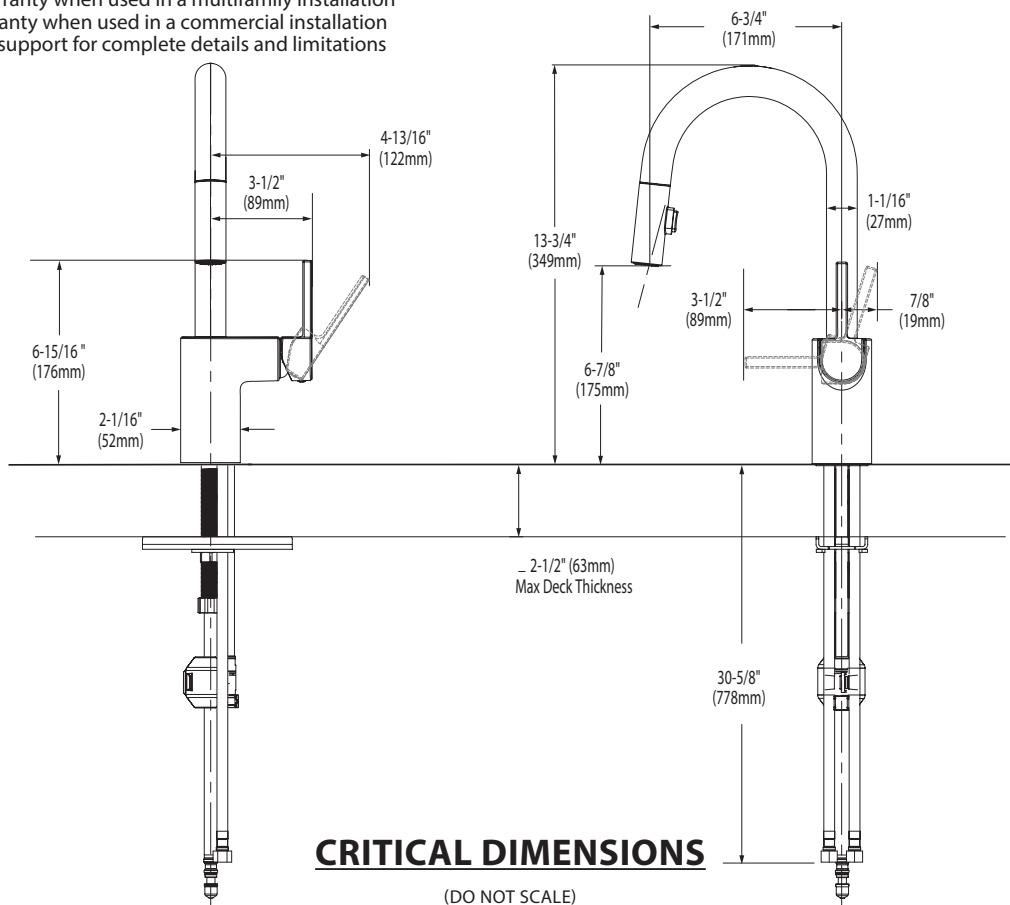

- Flow is limited to 1.5 gpm (5.7 L/min) max at 60 psi

CARTRIDGE

- 1255™ Duralast™ cartridge for Single-Handle Faucets

STANDARDS

- Third party certified to IAPMO Green, ASME A112.18.1/CSA B125.1 and all applicable requirements referenced therein including NSF 61/9G & 372
- Meets CalGreen and Georgia SB370 requirements
- Complies with California Proposition 65 and with the Federal Safe Drinking Water Act
- The backflow protection system in the device consists of two independently operating check valves, a primary and a secondary which prevent backflow

ALIGN™
Single Handle High Arc
Pull-down Prep/Bar Faucet

Models: 5965 series

NOTE: THIS FAUCET IS DESIGNED TO BE INSTALLED THROUGH 1 HOLE, 1-1/2" (38mm) MIN. DIA. (OPTIONAL 3-HOLE ESCUTCHEON 141002 AVAILABLE)