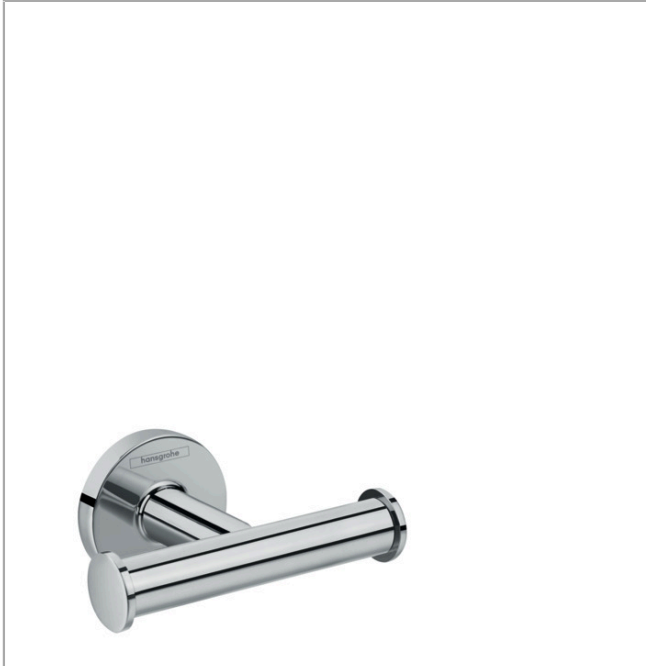

**Logis Universal
Dual Towel Hook**

Finishes : **chrome** Part no. : **41725000**

Description

Features

- Brass
- Wall-mounted
- Metal holder

Product image

Scale drawing