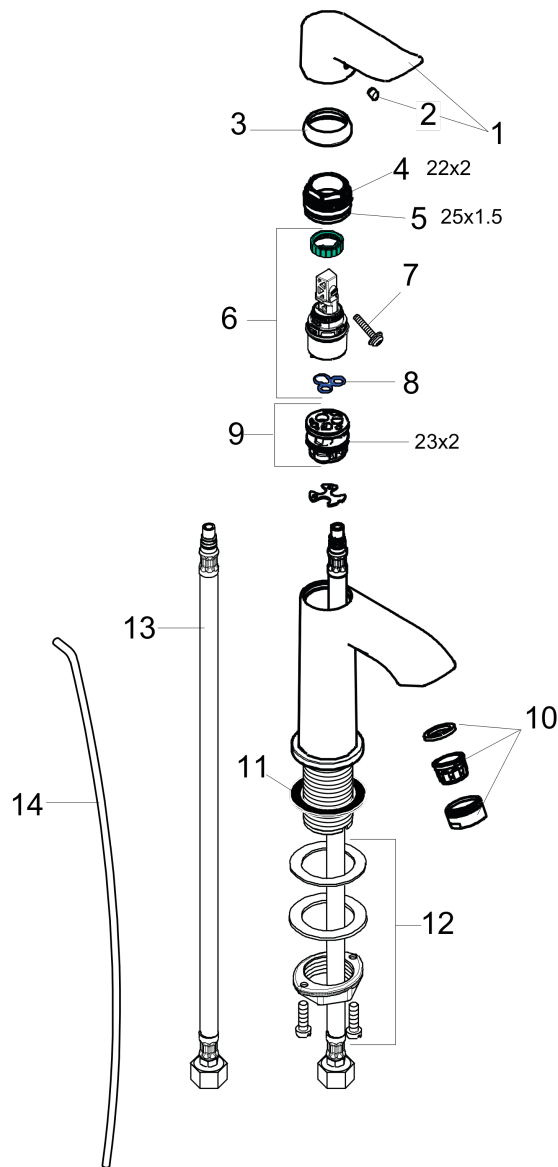

Metris
Single-Hole Faucet 100 with Pop-Up Drain, 1.2 GPM
 Finishes : **brushed nickel** Part no. : **31088821**

Exploded drawing

Year of production: >07/16

Metris

Single-Hole Faucet 100 with Pop-Up Drain, 1.2 GPM

Finishes : **brushed nickel** Part no. : **31088821**

Spare parts list

Year of production: >07/16

Pos.	Description	Part no.	Price	PU
1	handle	95520820	-	1
2	screw cover	96338000	-	1
3	flange	98863820	-	1
4	O-Ring 22x2	98185000	-	1
5	O-ring 25x1,5	98146000	-	1
6	cartridge, assy	95973001	-	1
7	locking screw for handle	95140000	-	1
8	seal	98865000	-	1
9	adapter for cartridge	98866000	-	1
10	aerator M24x1 (4,5 l/min)	92877820	-	1
11	flat seal	98749000	-	1
12	fixing set (Ø 32)	13961000	-	1
13	connection hose 18½" M8x0,75 3/8"	96321001	-	1
14	pull rod	96657820	-	1
a	pop up waste	88509820	-	1
b	nut	98864000	-	1