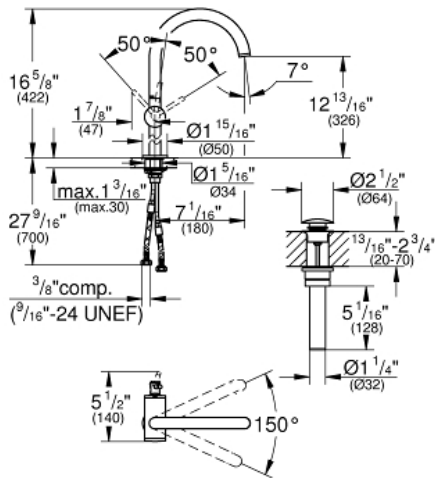

ATRIO Single-handle Bathroom Faucet, XL-Size

MODEL # 23834EN3

GROHE CANADA, INC. | 5900 Avebury Road, Mississauga, Ontario, Canada L5R 3M3
Phone: 905-271-2929 | Fax: 905-271-9494 | info@grohe.ca

Pure Freude
an Wasser

GROHE

Product Description:

ATRIO

Single-handle Bathroom Faucet, XL-Size

Standard Specification:

- Single hole installation
- **For free-standing basins**
- GROHE SilkMove 1.1" (28 mm) ceramic cartridge
- GROHE StarLight finish
- Quick installation system
- Stop limiter
- Push-open 1 1/4" (32mm) waste set
- Stainless steel flex lines
- Flow rate: 4.5 L/min (1.2 gpm)

Applicable Codes & Standards:

- Energy Policy Act of 1992
- NSF 61
- ASME A112.18.1/CSA B125.1
- US Federal and State material regulations
- EPA WaterSense®
- ICC/ANSI A117.1

Color:

- 23834EN3 Brushed nickel