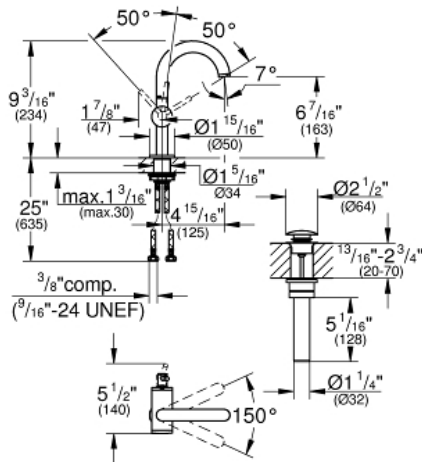

## Product Description:

ATRIO

Single-Handle Bathroom Faucet M-Size

## Standard Specification:

- Single hole installation
- GROHE SilkMove 1.1" (28 mm) ceramic cartridge
- GROHE StarLight finish
- Quick installation system
- Stop limiter
- Push-open 1 1/4" (32mm) waste set
- Stainless steel flex lines
- Flow rate: 4.5 L/min (1.2 gpm)