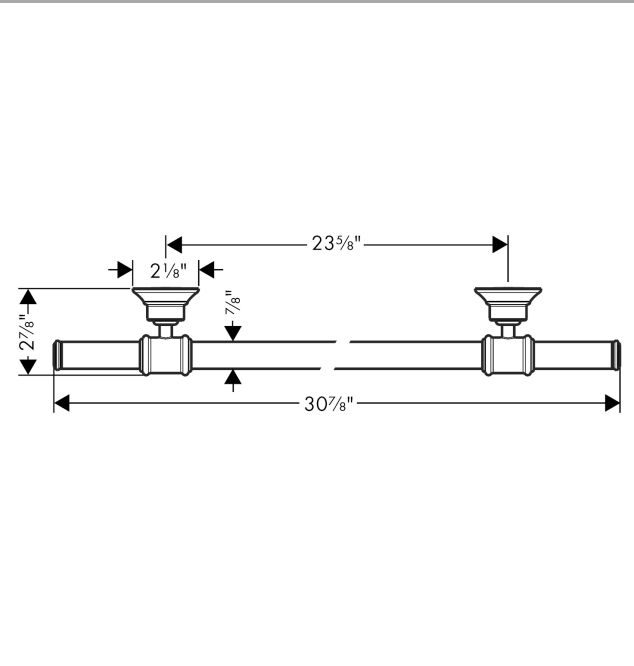

**AXOR Montreux  
Towel Bar 24"**

Finishes : **chrome** Part no. : **42060000**

**Description**

**Features**

- Metal
- Wall-mounted

**Item details**

List Price \$ 288.00

**Compliance**

**Product image**

**Scale drawing**

**AXOR Montreux  
Towel Bar 24"**

Finishes : **chrome**    Part no. : **42060000**

**Exploded drawing**

Year of production: >05/06

**AXOR Montreux  
Towel Bar 24"**

Finishes : **chrome**    Part no. : **42060000**

**Spare parts list**

Year of production: >**05/06**

<b>Pos.</b>	<b>Description</b>	<b>Part no.</b>	<b>Price</b>	<b>PU</b>
1	mounting set	40915000	-	1
2	support element	96341000	-	1
3	pin	97546000	-	1