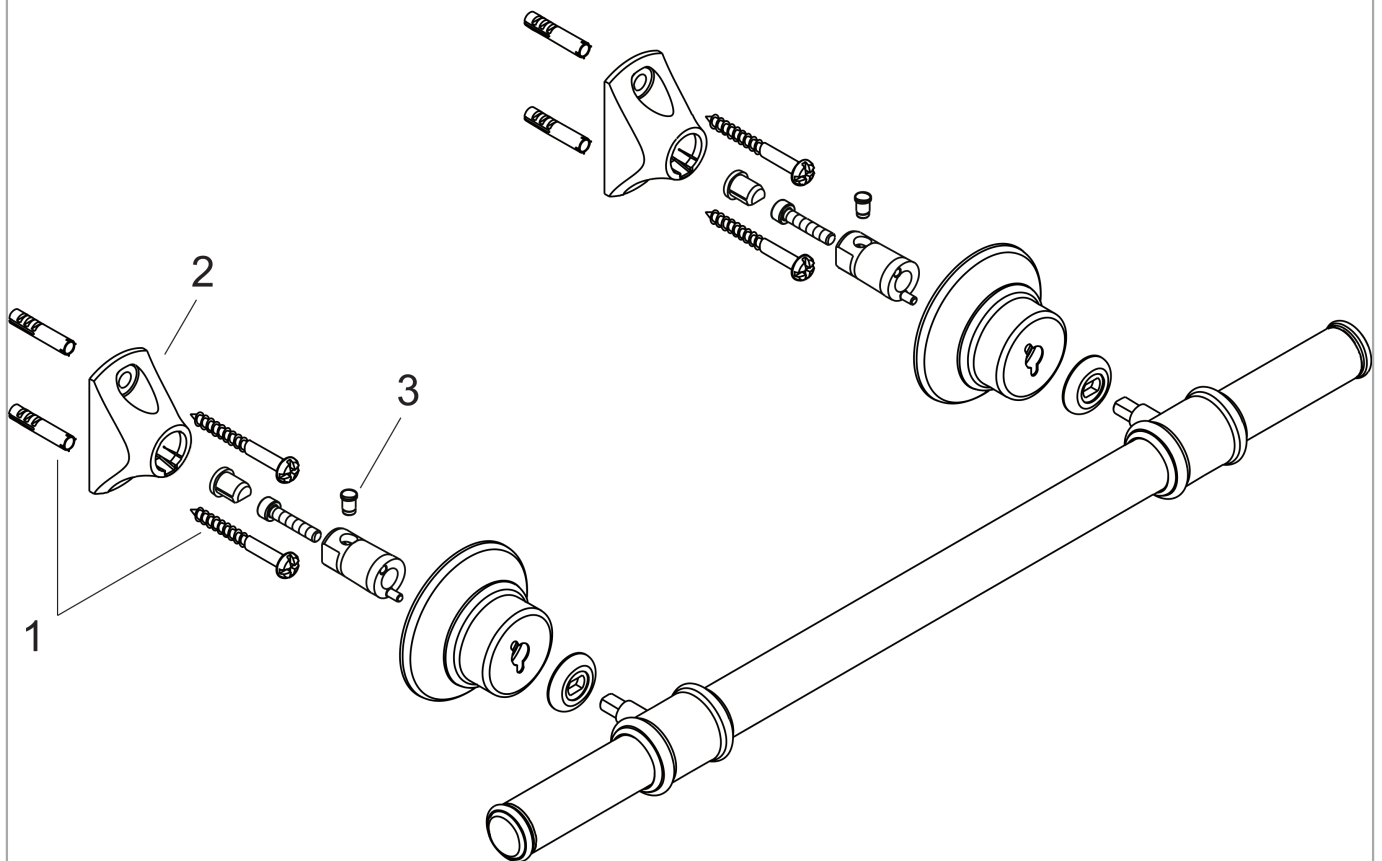

**AXOR Montreux  
Towel Bar 24"**

Finishes : **chrome** Part no. : **42060000**

**Description**

**Features**

- Metal
- Wall-mounted

**Item details**

List Price \$ 288.00

**Compliance**

**Product image**

**Scale drawing**

**AXOR Montreux  
Towel Bar 24"**

Finishes : **chrome**    Part no. : **42060000**

**Exploded drawing**

Year of production: >05/06

**AXOR Montreux  
Towel Bar 24"**

Finishes : **chrome**    Part no. : **42060000**

**Spare parts list**

Year of production: >**05/06**

<b>Pos.</b>	<b>Description</b>	<b>Part no.</b>	<b>Price</b>	<b>PU</b>
1	mounting set	40915000	-	1
2	support element	96341000	-	1
3	pin	97546000	-	1